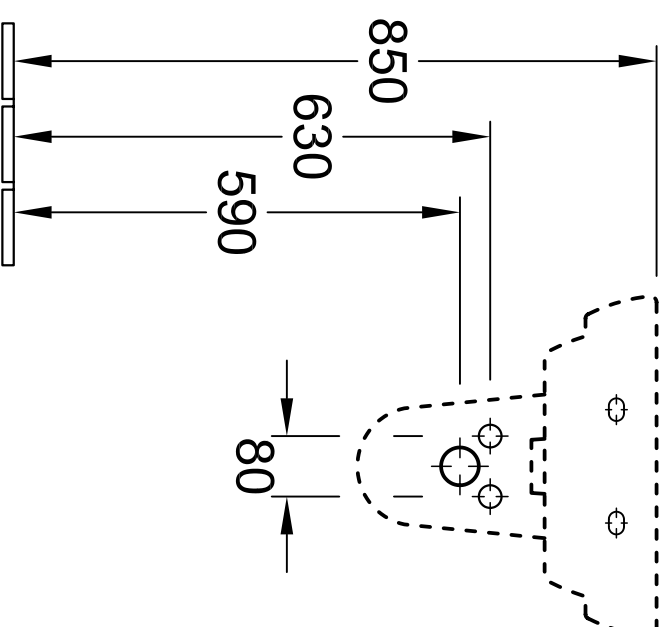

Position pedestal to determine Cx

Designation: <b>SUBWAY</b> 7305 45 - Handwashbasin 7250 50 - Pedestal 7244 00 - Trap cover		<b>Villeroy &amp; Boch</b>
Altered: 02. 2006	Scale: 1 : 10	
Signed: R. Halberstadt	Date: Feb. 2003	This drawing may not be copied or passed on to third parties or competitive companies without our permission. Villeroy & Boch accepts no liability whatsoever for these data and technical drawings. Other parties use them at their own risk. The dimensions indicated are not binding. Villeroy & Boch reserves the right to make product changes.