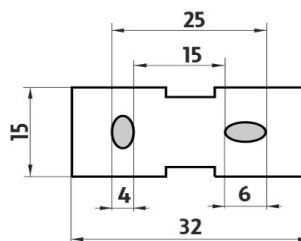

Shelf

Shelf. Extra clear glass, (white) frosted. Compared to ordinary green-colored glass, this one is totally clear, thus colorless. Its absolute whiteness is highlighted by double-sided frosting. It has a velvety and clean effect. Size 20x11 cm. 8 mm thick glass!

Náhradní díly / Spare parts

Ki 14091BS-26

Samotné úchyty police
Individual shelf holders

1091B-20

Sklo police 20cm, vhodná pro mobil
Shelf Extra clear glass, (white) frosted 20cm

#NENÍ_K_DISPOZICI

montážní konzole / installation bracket :