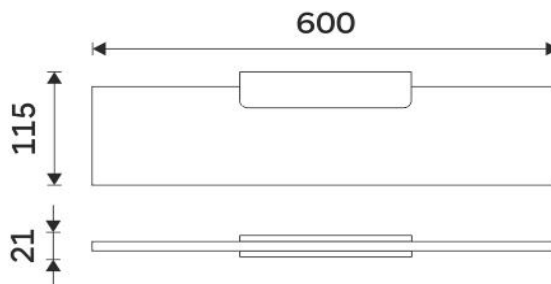

montáž / installation :

montážní konzole / installation bracket :

materiál - úprava (barva) / material - surface finish (colour) :

-černá matná

-black matt

→ 600
↑ 6700
↗ 1600

EAN : 8595187114586

ROMVEL spol. s r. o.
Dr. Milady Horákové 561/86a
Liberec 7, 460 07
Česká Republika / Czech Republic

T: (+420) 485 105 671
T: (+420) 485 107 441
F: (+420) 485 105 674
E: nimco@nimco.cz

www.nimco.cz