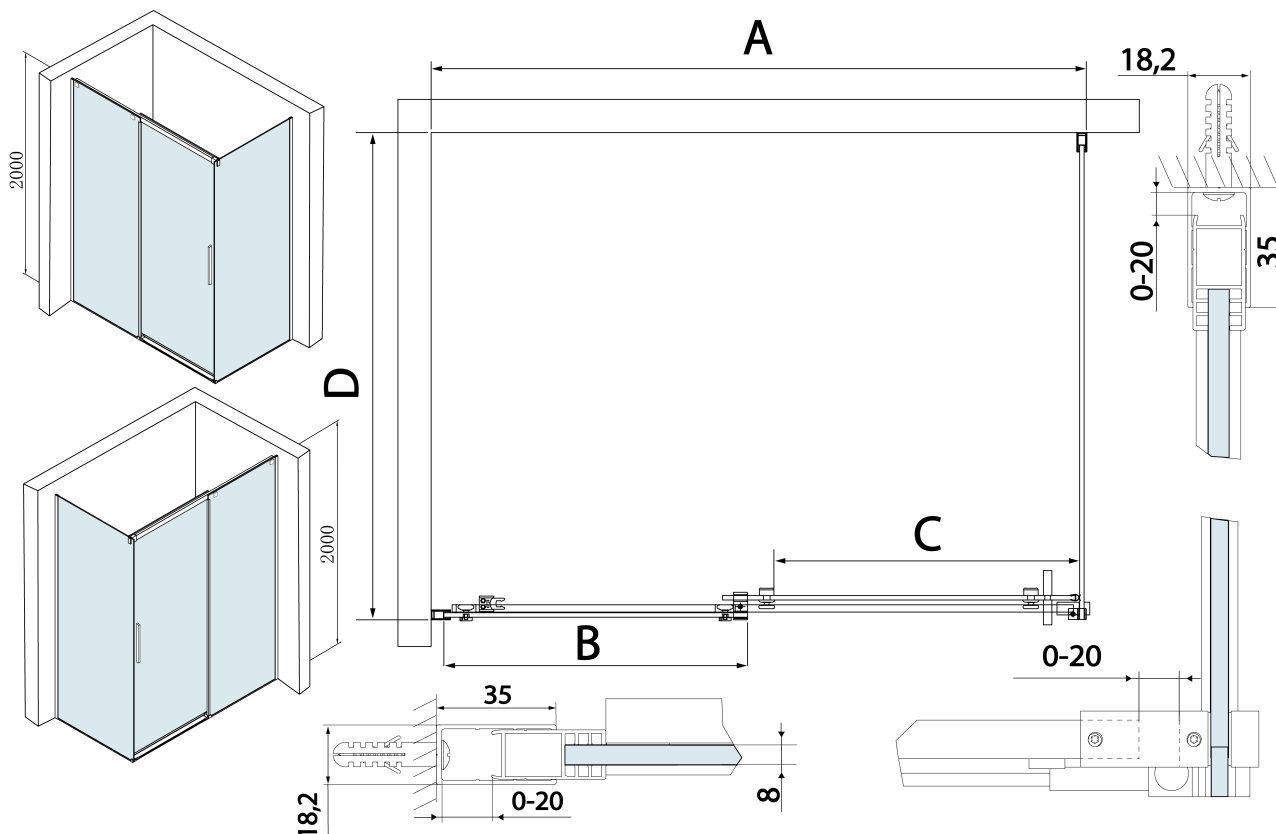

# Produktový list

Objednací kód: **TL1510-5005**

**THRON LINE ROUND** obdélníkový sprchový kout  
1500x1000mm, kulaté pojezdy

MODEL	A	B	C	D
TL1070-500x	990-1020	458mm	396mm	680-695
TL1080-500x	990-1020	458mm	396mm	780-795
TL1090-500x	990-1020	458mm	396mm	880-895
TL1010-500x	990-1020	458mm	396mm	980-995
TL1170-500x	1090-1110	508mm	446mm	680-695
TL1180-500x	1090-1110	508mm	446mm	780-795
TL1190-500x	1090-1110	508mm	446mm	880-895
TL1110-500x	1090-1110	508mm	446mm	980-995
TL1270-500x	1190-1210	558mm	496mm	680-695
TL1280-500x	1190-1210	558mm	496mm	780-795
TL1290-500x	1190-1210	558mm	496mm	880-895
TL1210-500x	1190-1210	558mm	496mm	980-995
TL1370-500x	1290-1310	608mm	546mm	680-695
TL1380-500x	1290-1310	608mm	546mm	780-795

MODEL	A	B	C	D
TL1390-500x	1290-1310	608mm	546mm	880-895
TL1310-500x	1290-1310	608mm	546mm	980-995
TL1470-500x	1390-1410	658mm	596mm	680-695
TL1480-500x	1390-1410	658mm	596mm	780-795
TL1490-500x	1390-1410	658mm	596mm	880-895
TL1410-500x	1390-1410	658mm	596mm	980-995
TL1570-500x	1490-1510	708mm	646mm	680-695
TL1580-500x	1490-1510	708mm	646mm	780-795
TL1590-500x	1490-1510	708mm	646mm	880-895
TL1510-500x	1490-1510	708mm	646mm	980-995
TL1670-500x	1590-1610	808mm	646mm	680-695
TL1680-500x	1590-1610	808mm	646mm	780-795
TL1690-500x	1590-1610	808mm	646mm	880-895
TL1610-500x	1590-1610	808mm	646mm	980-995