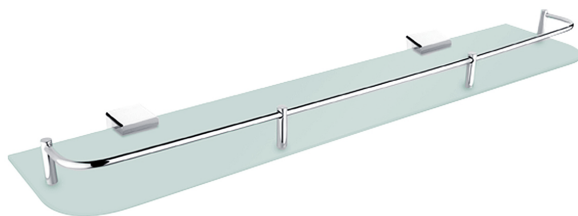

Ki 14091AX-60-26

Kibo

→ 600   ↑ 50   ↗ 138

Police s ohrádkou

Police s ohrádkou. Sklo matované 60 cm.

Shelf with rail

Shelf with rail, frosted glass 60 cm.

Náhradní díly / Spare parts

1091AX-60-26

Sklo police
Glass for shelf

Ki 14091BS-26

Samotné úchyty police
Individual shelf holders

montáž / installation :

montážní konzole / installation bracket :