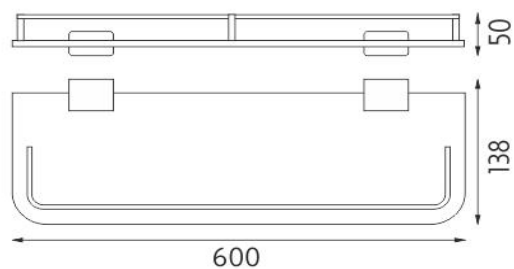

Ki 14091AX-60-26

Kibo

→ 600   ↑ 50   ↗ 138

Police s ohrádkou

Police s ohrádkou. Sklo matované 60 cm.

Shelf with rail

Shelf with rail, frosted glass 60 cm.

Náhradní díly / Spare parts

1091AX-60-26

Sklo police
Glass for shelf

Ki 14091BS-26

Samotné úchyty police
Individual shelf holders

montáž / installation :

montážní konzole / installation bracket :