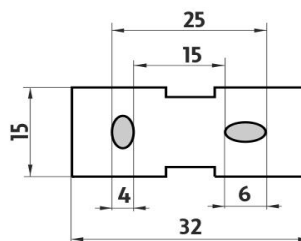

materiál - úprava (barva) / material - surface finish (colour) :

pochromovaná mosaz-chrom
chrome plated brass-chrome