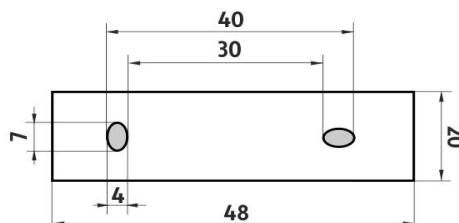

## Double towel holder

Double towel holder. 605 mm long. Internal width for towels 500 mm. Made of brass with chrome surface finish.

Náhradní díly / Spare parts

montáž / installation :

montážní konzole / installation bracket :