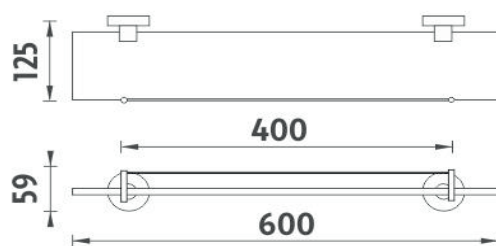

UN 13091BX-60-26

Unix