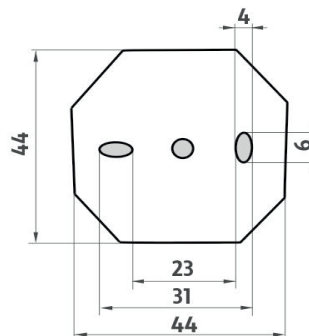

Úchyty police samotné

Samostatné úchyty poličky pro skla o maximální tloušťce 8mm.

Individual shelf holders

Individual shelf holders for glass maximally 6 mm thick. The glue MAMUT is not included in the package. It can be bought in addition under the code 35003TU. One tube of the glue is enough for 8-10 holders.

Náhradní díly / Spare parts

→ 54 ↑ 54 ↗ 36

montáž / installation :

montážní konzole / installation bracket :

materiál - úprava (barva) / material - surface finish (colour) :

pochromovaná mosaz-chrom

chrome plated brass-chrome