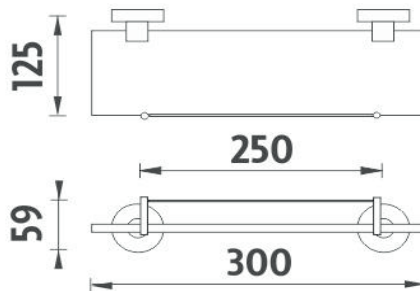

UN 13091BX-30-26

Unix

Police s ohrádkou

Police s ohrádkou . Sklo extra čiré matované. Rozměr 30x11 cm. Tloušťka skla 8 mm!

Shelf with rail

Shelf with rail. Extra clear glass, (white) frosted. Compared to ordinary green-colored glass, this one is totally clear, thus colorless. Its absolute whiteness is highlighted by double-sided frosting. It has a velvety and clean effect. Size 30x11 cm. 8 mm thick glass!The glue MAMUT is not included in the

Náhradní díly / Spare parts

UN 13091BS-26

Úchyty police samotné
Individual shelf holders

1091B-30

Sklo police EXTRA ČIRÉ matované 30cm
Shelf Extra clear glass, (white) frosted 30cm

UN 1001S-25-26

Ohrádka k polici 25 cm
Rail for shelf 25 cm