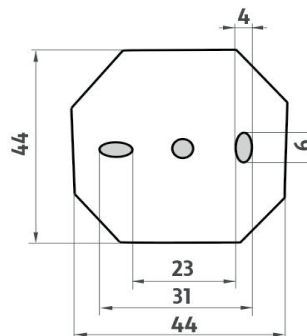

→ 300 ↑ 59 ↗ 125

montáž / installation :

montážní konzole / installation bracket :

materiál - úprava (barva) / material - surface finish (colour) :

pochromovaná mosaz-chrom
chrome plated brass-chrome