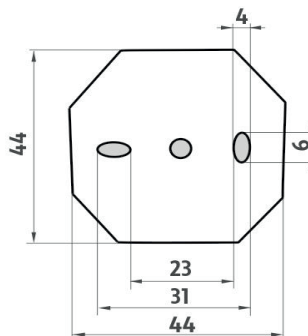

→ 400 ↑ 59 ↗ 125

montáž / installation :

montážní konzole / installation bracket :

materiál - úprava (barva) / material - surface finish (colour) :

pochromovaná mosaz-chrom
chrome plated brass-chrome