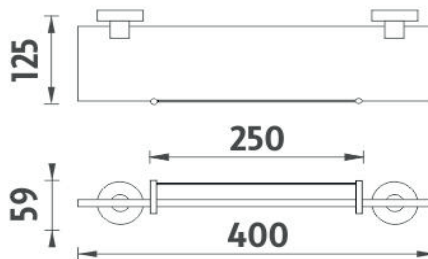

UN 13091BX-40-26

Unix

Police s ohrádkou

Police s ohrádkou. Sklo extra čiré matované. Rozměr 40x11 cm. Tloušťka skla 8 mm!

Shelf with rail

Shelf with rail. Extra clear glass, (white) frosted. Compared to ordinary green-colored glass, this one is totally clear, thus colorless. Its absolute whiteness is highlighted by double-sided frosting. It has a velvety and clean effect. Size 40x11 cm. 8 mm thick glass! The glue MAMUT is not included in the

Náhradní díly / Spare parts

UN 13091BS-26

Úchyty police samotné
Individual shelf holders

1091B-40

Sklo police EXTRA ČIRÉ matované 40cm
Shelf Extra clear glass, (white) frosted 40cm

UN 1001S-25-26

Ohrádka k polici 25 cm
Rail for shelf 25 cm

→ 400 ↑ 59 ↗ 125

montáž / installation :

montážní konzole / installation bracket :

materiál - úprava (barva) / material - surface finish (colour) :

pochromovaná mosaz-chrom
chrome plated brass-chrome

→ 160
↑ 420
↗ 60