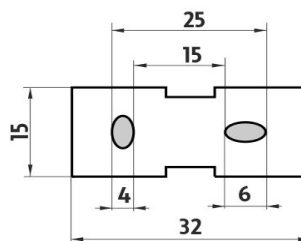

materiál - úprava (barva) / material - surface finish (colour) :

mosaz-černý mat

brass-