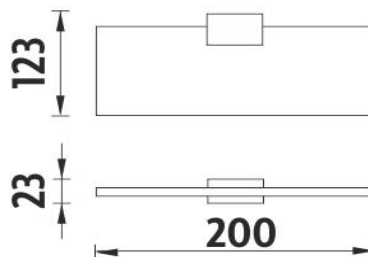

→ 320 ↑ 60 ↗ 140

montáž / installation :

montážní konzole / installation bracket :