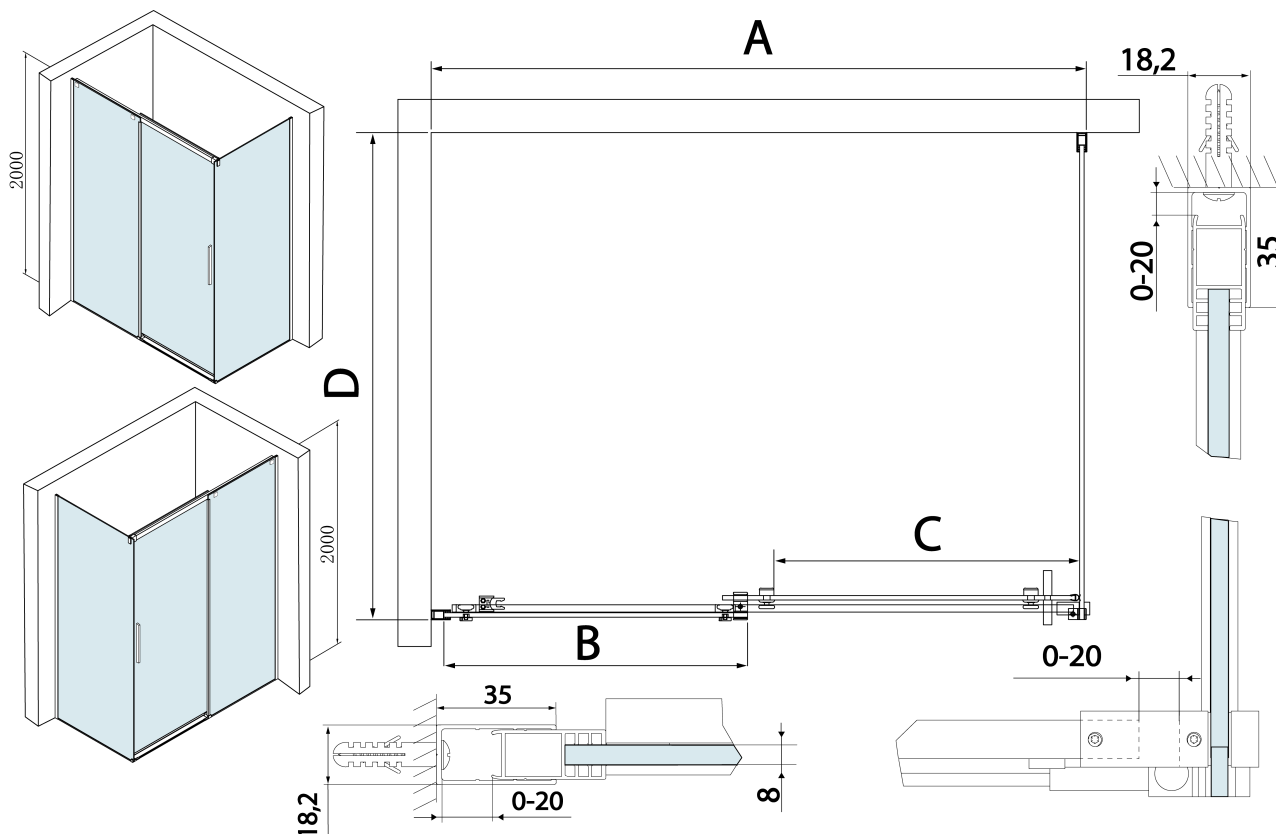

Produktový list

Objednací kód: **TL1410-5005**

THRON LINE ROUND obdélníkový sprchový kout
1400x1000mm, kulaté pojezdy

MODEL	A	B	C	D
TL1070-500x	990-1020	458mm	396mm	680-695
TL1080-500x	990-1020	458mm	396mm	780-795
TL1090-500x	990-1020	458mm	396mm	880-895
TL1010-500x	990-1020	458mm	396mm	980-995
TL1170-500x	1090-1110	508mm	446mm	680-695
TL1180-500x	1090-1110	508mm	446mm	780-795
TL1190-500x	1090-1110	508mm	446mm	880-895
TL1110-500x	1090-1110	508mm	446mm	980-995
TL1270-500x	1190-1210	558mm	496mm	680-695
TL1280-500x	1190-1210	558mm	496mm	780-795
TL1290-500x	1190-1210	558mm	496mm	880-895
TL1210-500x	1190-1210	558mm	496mm	980-995
TL1370-500x	1290-1310	608mm	546mm	680-695
TL1380-500x	1290-1310	608mm	546mm	780-795

MODEL	A	B	C	D
TL1390-500x	1290-1310	608mm	546mm	880-895
TL1310-500x	1290-1310	608mm	546mm	980-995
TL1470-500x	1390-1410	658mm	596mm	680-695
TL1480-500x	1390-1410	658mm	596mm	780-795
TL1490-500x	1390-1410	658mm	596mm	880-895
TL1410-500x	1390-1410	658mm	596mm	980-995
TL1570-500x	1490-1510	708mm	646mm	680-695
TL1580-500x	1490-1510	708mm	646mm	780-795
TL1590-500x	1490-1510	708mm	646mm	880-895
TL1510-500x	1490-1510	708mm	646mm	980-995
TL1670-500x	1590-1610	808mm	646mm	680-695
TL1680-500x	1590-1610	808mm	646mm	780-795
TL1690-500x	1590-1610	808mm	646mm	880-895
TL1610-500x	1590-1610	808mm	646mm	980-995