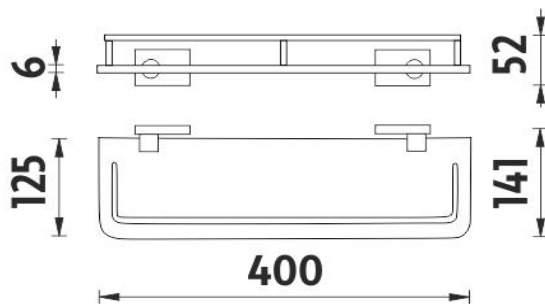

Police s ohrádkou

Police s ohrádkou z matovaného skla. Délka 40 cm. Úchyty mosaz/chrom.

Shelf with rail

Shelf with rail made of frosted glass. 40 cm long. Made of brass with chrome surface finish. The glue MAMUT is not included in the package. It can be bought in addition under the code 35003TU. One tube of the glue is enough for 8-10 holders.

Náhradní díly / Spare parts

1091AX-40-26

Sklo police
Glass for shelf

KE 22091BS-26

Samostatné úchyty poličky
Individual shelf holders

montáž / installation :

montážní konzole / installation bracket :

materiál - úprava (barva) / material - surface finish (colour) :
pochromovaná mosaz-chrom
chrome plated brass-chrome