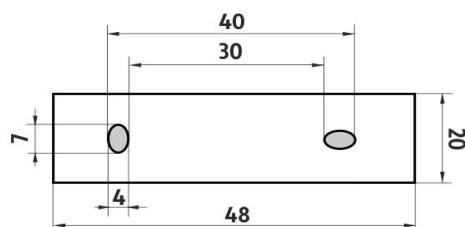

Police s ohrádkou

Police s ohrádkou z matovaného skla. Délka 40 cm. Úchyty mosaz/chrom.

Shelf with rail

Shelf with rail made of frosted glass. 40 cm long. Made of brass with chrome surface finish. The glue MAMUT is not included in the package. It can be bought in addition under the code 35003TU. One tube of the glue is enough for 8-10 holders.

Náhradní díly / Spare parts

1091AX-40-26

Sklo police
Glass for shelf

KE 22091BS-26

Samostatné úchyty poličky
Individual shelf holders

montáž / installation :

montážní konzole / installation bracket :

materiál - úprava (barva) / material - surface finish (colour) :
pochromovaná mosaz-chrom
chrome plated brass-chrome