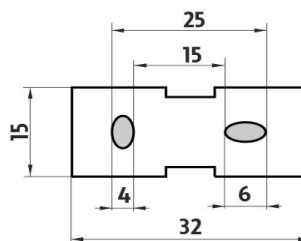

materiál - úprava (barva) / material - surface finish (colour) :

pochromovaná mosaz-chrom
chrome plated brass-chrome

Ki 14091BS-26

Samotné úchyty police
Individual shelf holders

1091B-20

Sklo police 20cm, vhodná pro mobil
Shelf Extra clear glass, (white) frosted 20cm