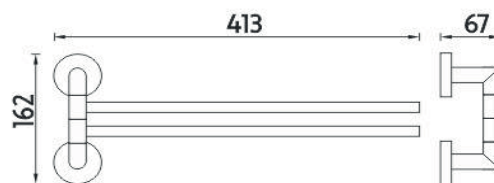

UNM 13096-10

Unix nerez

Držák na ručníky otočný-NEREZ

Držák na ručníky otočný se dvěma rameny/broušená nerez.

Swivel towel holder - STAINLESS STEEL

Swivel arm towel holder with two arms - brushed stainless steel. The glue MAMUT is not included in the package. It is possible to buy it under the article number 35003TU. The amount of glue in the tube is sufficient for sticking 8-10 holders.

Náhradní díly / Spare parts

montáž / installation :

montážní konzole / installation bracket :

materiál - úprava (barva) / material - surface finish (colour) :

nerez 1.4301-broušená nerez

stainless steel 1.4301-brushed stainless steel

→ 500
↑ 60
↗ 210

EAN : 8595187111776

ROMVEL spol. s r. o.
Dr. Milady Horákové 561/86a
Liberec 7, 460 07
Česká Republika / Czech Republic

T: (+420) 485 105 671
T: (+420) 485 107 441
F: (+420) 485 105 674
E: nimco@nimco.cz

www.nimco.cz