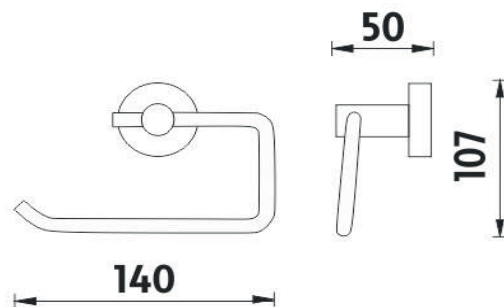

UNM 13055-10

Unix nerez

Držák na toaletní papír-NEREX

Držák na toaletní papír bez krytu/broušená nerez.

Toilet paper holder - STAINLESS STEEL

Toilet paper holder without cover - brushed stainless steel. The glue MAMUT is not included in the package. It is possible to buy it under the article number 35003TU. The amount of glue in the tube is sufficient for sticking 8-10 holders.

Náhradní díly / Spare parts

montáž / installation :

montážní konzole / installation bracket :

materiál - úprava (barva) / material - surface finish (colour) :

nerez 1.4301-broušená nerez

stainless steel 1.4301-brushed stainless steel