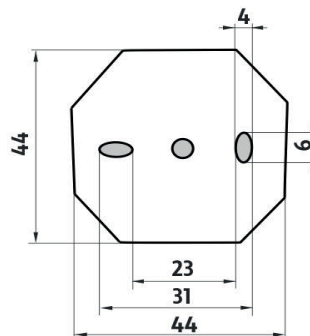

montáž / installation :

montážní konzole / installation bracket :

materiál - úprava (barva) / material - surface finish (colour) :

nerez 1.4301-broušená nerez

stainless steel 1.4301-brushed stainless steel