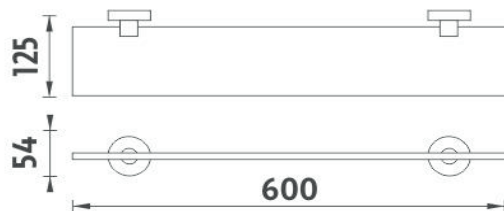

UN 13091B-60-26

Unix

Police

Police. Sklo extra čiré matované. Rozměr 60x11 cm. Tloušťka skla 8 mm!

Shelf

Shelf. Extra clear glass, (white) frosted. Compared to ordinary green-colored glass, this one is totally clear, thus colorless. Its absolute whiteness is highlighted by double-sided frosting. It has a velvety and clean effect. Size 60x11 cm. 8 mm thick glass! The glue MAMUT is not included in the

Náhradní díly / Spare parts

UN 13091BS-26

Úchyty police samotné
Individual shelf holders

1091B-60

Sklo police EXTRA ČIRÉ matované 60cm
Shelf Extra clear glass, (white) frosted 60cm

→ 600 ↑ 54 ↗ 125

montáž / installation :

montážní konzole / installation bracket :

materiál - úprava (barva) / material - surface finish (colour) :

pochromovaná mosaz-chrom
chrome plated brass-chrome

→ 160
↑ 630
↗ 60

EAN : 8595187110205

NIMCO

ROMVEL spol. s r. o.
Dr. Milady Horákové 561/86a
Liberec 7, 460 07
Česká Republika / Czech Republic

T: (+420) 485 105 671
T: (+420) 485 107 441
F: (+420) 485 105 674
E: nimco@nimco.cz

www.nimco.cz