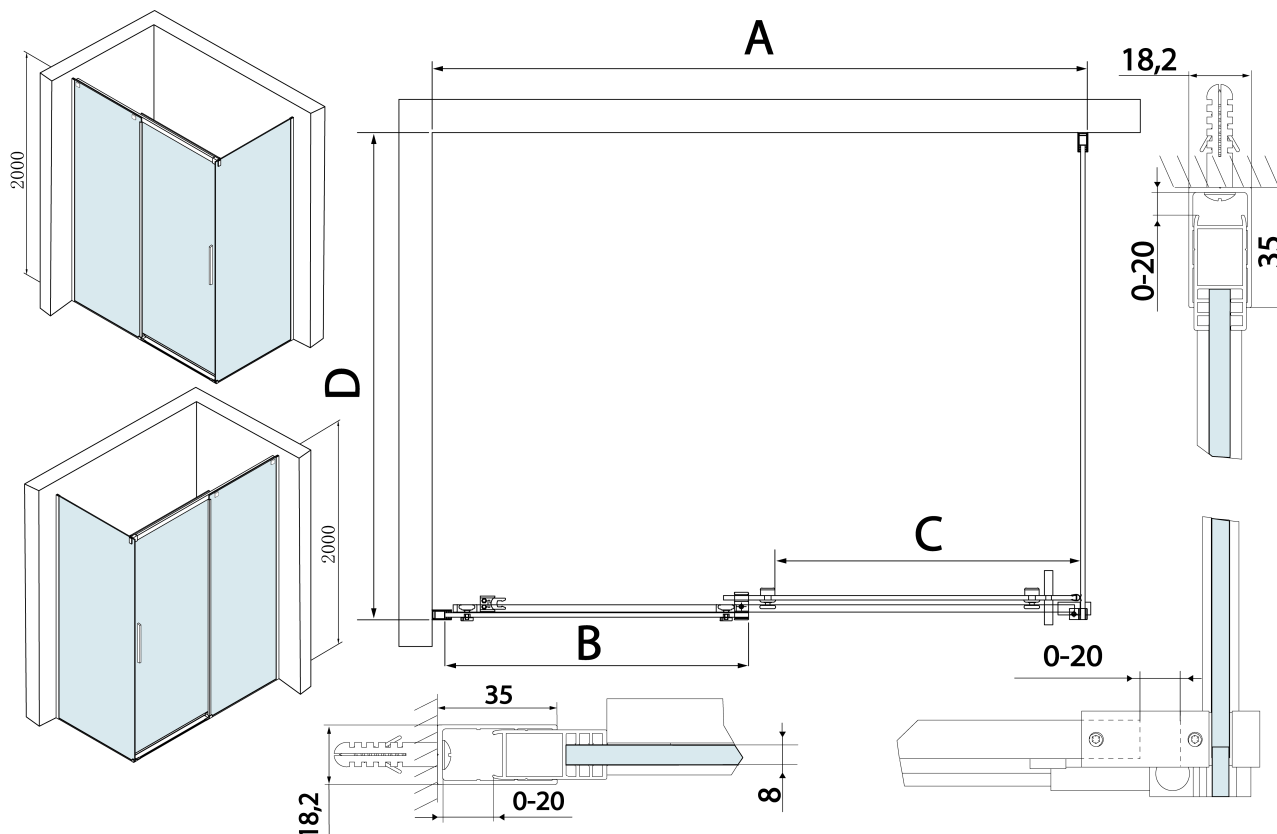

Produktový list

Objednací kód: **TL1610-5005**

THRON LINE ROUND obdélníkový sprchový kout
1600x1000mm, kulaté pojezdy

MODEL	A	B	C	D
TL1070-500x	990-1020	458mm	396mm	680-695
TL1080-500x	990-1020	458mm	396mm	780-795
TL1090-500x	990-1020	458mm	396mm	880-895
TL1010-500x	990-1020	458mm	396mm	980-995
TL1170-500x	1090-1110	508mm	446mm	680-695
TL1180-500x	1090-1110	508mm	446mm	780-795
TL1190-500x	1090-1110	508mm	446mm	880-895
TL1110-500x	1090-1110	508mm	446mm	980-995
TL1270-500x	1190-1210	558mm	496mm	680-695
TL1280-500x	1190-1210	558mm	496mm	780-795
TL1290-500x	1190-1210	558mm	496mm	880-895
TL1210-500x	1190-1210	558mm	496mm	980-995
TL1370-500x	1290-1310	608mm	546mm	680-695
TL1380-500x	1290-1310	608mm	546mm	780-795

MODEL	A	B	C	D
TL1390-500x	1290-1310	608mm	546mm	880-895
TL1310-500x	1290-1310	608mm	546mm	980-995
TL1470-500x	1390-1410	658mm	596mm	680-695
TL1480-500x	1390-1410	658mm	596mm	780-795
TL1490-500x	1390-1410	658mm	596mm	880-895
TL1410-500x	1390-1410	658mm	596mm	980-995
TL1570-500x	1490-1510	708mm	646mm	680-695
TL1580-500x	1490-1510	708mm	646mm	780-795
TL1590-500x	1490-1510	708mm	646mm	880-895
TL1510-500x	1490-1510	708mm	646mm	980-995
TL1670-500x	1590-1610	808mm	646mm	680-695
TL1680-500x	1590-1610	808mm	646mm	780-795
TL1690-500x	1590-1610	808mm	646mm	880-895
TL1610-500x	1590-1610	808mm	646mm	980-995