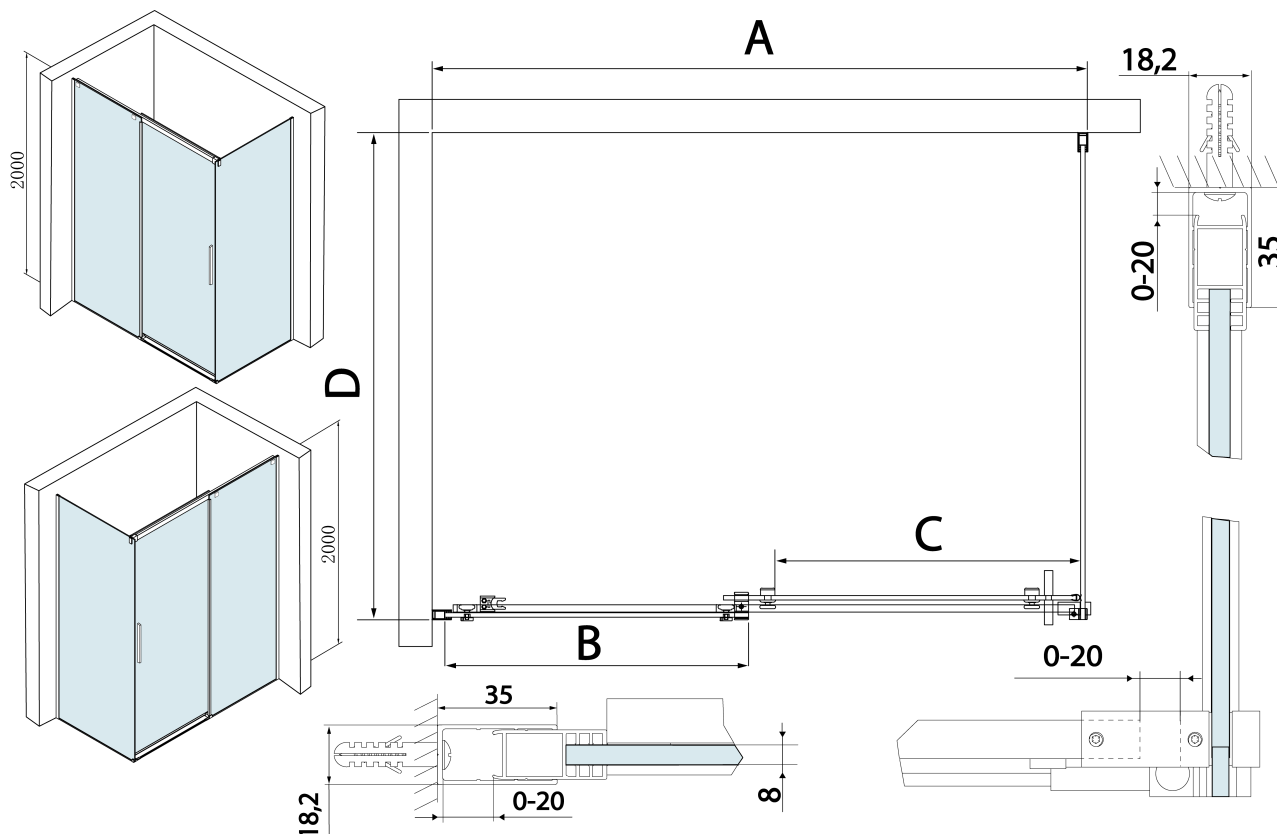

Produktový list

Objednací kód: **TL1170-5005**

THRON LINE ROUND obdélníkový sprchový kout
1100x700mm, kulaté pojezdy

MODEL	A	B	C	D
TL1070-500x	990-1020	458mm	396mm	680-695
TL1080-500x	990-1020	458mm	396mm	780-795
TL1090-500x	990-1020	458mm	396mm	880-895
TL1010-500x	990-1020	458mm	396mm	980-995
TL1170-500x	1090-1110	508mm	446mm	680-695
TL1180-500x	1090-1110	508mm	446mm	780-795
TL1190-500x	1090-1110	508mm	446mm	880-895
TL1110-500x	1090-1110	508mm	446mm	980-995
TL1270-500x	1190-1210	558mm	496mm	680-695
TL1280-500x	1190-1210	558mm	496mm	780-795
TL1290-500x	1190-1210	558mm	496mm	880-895
TL1210-500x	1190-1210	558mm	496mm	980-995
TL1370-500x	1290-1310	608mm	546mm	680-695
TL1380-500x	1290-1310	608mm	546mm	780-795

MODEL	A	B	C	D
TL1390-500x	1290-1310	608mm	546mm	880-895
TL1310-500x	1290-1310	608mm	546mm	980-995
TL1470-500x	1390-1410	658mm	596mm	680-695
TL1480-500x	1390-1410	658mm	596mm	780-795
TL1490-500x	1390-1410	658mm	596mm	880-895
TL1410-500x	1390-1410	658mm	596mm	980-995
TL1570-500x	1490-1510	708mm	646mm	680-695
TL1580-500x	1490-1510	708mm	646mm	780-795
TL1590-500x	1490-1510	708mm	646mm	880-895
TL1510-500x	1490-1510	708mm	646mm	980-995
TL1670-500x	1590-1610	808mm	646mm	680-695
TL1680-500x	1590-1610	808mm	646mm	780-795
TL1690-500x	1590-1610	808mm	646mm	880-895
TL1610-500x	1590-1610	808mm	646mm	980-995