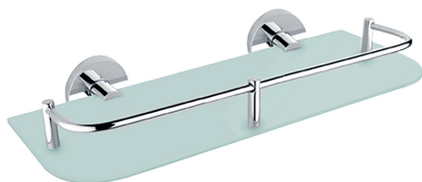

UN 13091AX-30-26

Unix

→ 300 ↑ 63 ↗ 155

Police s ohrádkou

Police s ohrádkou. Sklo matované 30 cm.

Shelf with rail

Shelf with rail. Frosted glass 30 cm. The glue MAMUT is not included in the package. It can be bought in addition under the code 35003TU. One tube of the glue is enough for 8-10 holders.

Náhradní díly / Spare parts

1091AX-30-26

Sklo police
Glass for shelf

UN 13091BS-26

Úchyty police samotné
Individual shelf holders

montáž / installation :

montážní konzole / installation bracket :

materiál - úprava (barva) / material - surface finish (colour) :

pochromovaná mosaz-chrom
chrome plated brass-chrome

→ 520
↑ 60
↗ 160

EAN : 8595187106253

 **NIMCO**

ROMVEL spol. s r. o.
Dr. Milady Horákové 561/86a
Liberec 7, 460 07
Česká Republika / Czech Republic

T: (+420) 485 105 671
T: (+420) 485 107 441
F: (+420) 485 105 674
E: nimco@nimco.cz