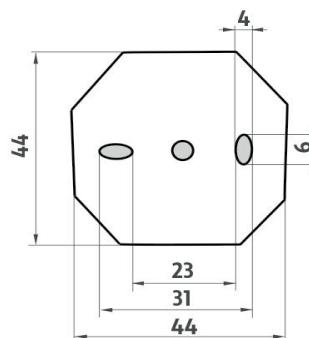

UN 13091AX-30-26

Unix

→ 300 ↑ 63 ↗ 155

Police s ohrádkou

Police s ohrádkou. Sklo matované 30 cm.

Shelf with rail

Shelf with rail. Frosted glass 30 cm. The glue MAMUT is not included in the package. It can be bought in addition under the code 35003TU. One tube of the glue is enough for 8-10 holders.

Náhradní díly / Spare parts

1091AX-30-26

Sklo police
Glass for shelf

UN 13091BS-26

Úchyty police samotné
Individual shelf holders

montáž / installation :

montážní konzole / installation bracket :

materiál - úprava (barva) / material - surface finish (colour) :