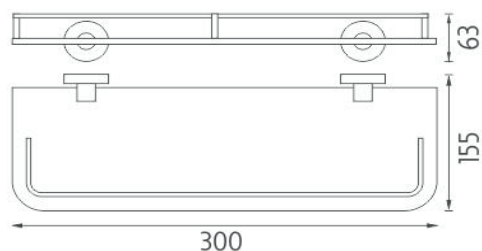

UN 13091AX-30-26

Unix

→ 300 ↑ 63 ↗ 155

Police s ohrádkou

Police s ohrádkou. Sklo matované 30 cm.

Shelf with rail

Shelf with rail. Frosted glass 30 cm. The glue MAMUT is not included in the package. It can be bought in addition under the code 35003TU. One tube of the glue is enough for 8-10 holders.

Náhradní díly / Spare parts

1091AX-30-26

Sklo police
Glass for shelf

UN 13091BS-26

Úchyty police samotné
Individual shelf holders

montáž / installation :

montážní konzole / installation bracket :

materiál - úprava (barva) / material - surface finish (colour) :