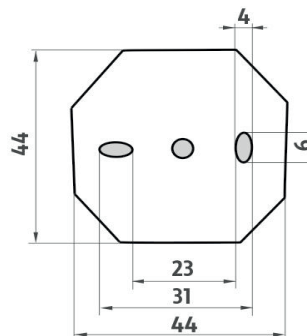

UN 13091B-50-26

Unix

→ 500 ↑ 54 ↗ 125

Police

Police. Sklo extra čiré matované. Rozměr 50x11 cm. Tloušťka skla 8 mm!

Shelf

Shelf. Extra clear glass, (white) frosted. Compared to ordinary green-colored glass, this one is totally clear, thus colorless. Its absolute whiteness is highlighted by double-sided frosting. It has a velvety and clean effect. Size 50x11 cm. 8 mm thick glass! The glue MAMUT is not included in the

Náhradní díly / Spare parts

UN 13091BS-26

Úchyty police samotné
Individual shelf holders

1091B-50

Sklo police EXTRA ČIRÉ matované 50cm
Shelf Extra clear glass, (white) frosted 50cm

montáž / installation :

montážní konzole / installation bracket :