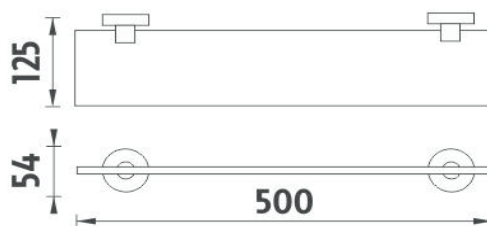

UN 13091B-50-26

Unix

→ 500 ↑ 54 ↗ 125

Police

Police. Sklo extra čiré matované. Rozměr 50x11 cm. Tloušťka skla 8 mm!

Shelf

Shelf. Extra clear glass, (white) frosted. Compared to ordinary green-colored glass, this one is totally clear, thus colorless. Its absolute whiteness is highlighted by double-sided frosting. It has a velvety and clean effect. Size 50x11 cm. 8 mm thick glass! The glue MAMUT is not included in the

Náhradní díly / Spare parts

UN 13091BS-26

Úchyty police samotné
Individual shelf holders

1091B-50

Sklo police EXTRA ČIRÉ matované 50cm
Shelf Extra clear glass, (white) frosted 50cm

montáž / installation :

montážní konzole / installation bracket :