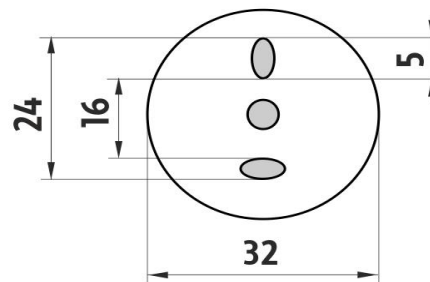

## Towel shelf with rail

Towel shelf with rail. Internal width for towels 530 mm. Made of brass with antique copper surface finish.

Náhradní díly / Spare parts

montáž / installation :

montážní konzole / installation bracket :