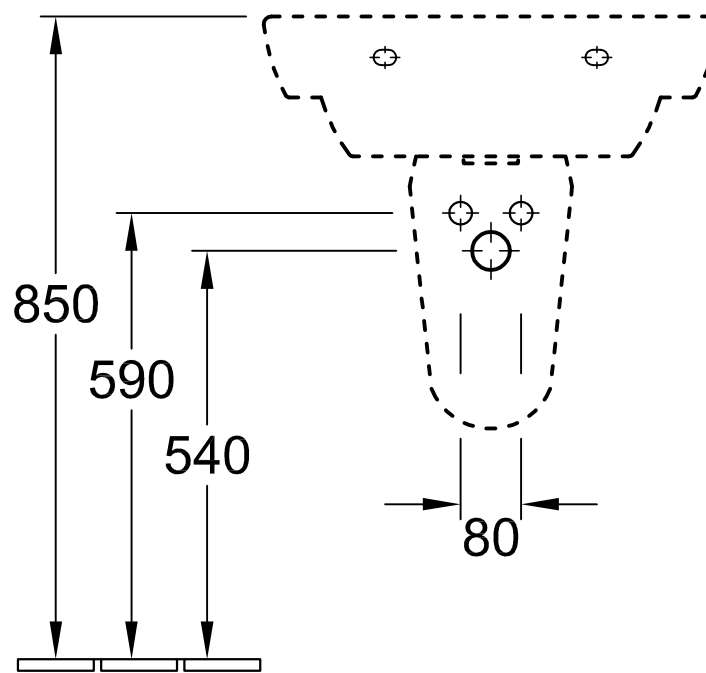

Position pedestal to determine Cx

Designation		SUBWAY		Villeroy & Boch
		6136 60 - Washbasin		
Altered:		Scale:	1 : 10	This drawing may not be copied or passed on to third parties or competitive companies without our permission. Villeroy & Boch accepts no liability whatsoever for these data and technical drawings. Other parties use them at their own risk. The dimensions indicated are not binding. Villeroy & Boch reserves the right to make product changes.
		Signed:	R. Halberstadt	
		Date:	Feb. 2003	