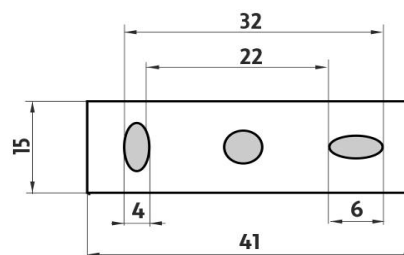

montáž / installation :

montážní konzole / installation bracket :