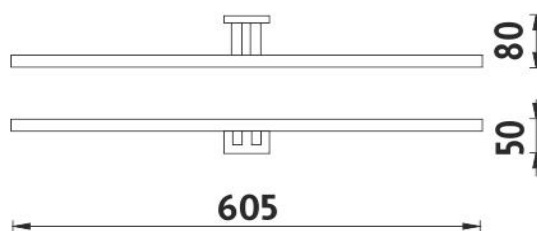

KE 22060D-26

Keira

Držák na ručníky dvojitý

Držák na ručníky dvojitý. Materiál mosaz/chrom.

Double towel holder

Double towel holder. Made of brass with chrome surface finish. The glue MAMUT is not included in the package. It can be bought in addition under the code 35003TU. One tube of the glue is enough for 8-10 holders.

Náhradní díly / Spare parts