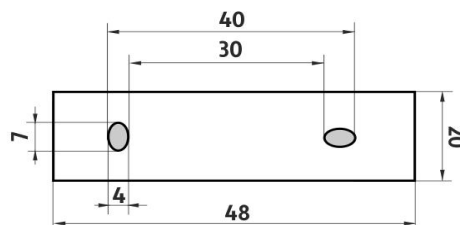

KE 22091AX-60-26

Keira

montáž / installation :

Police s ohrádkou

Police s ohrádkou z matovaného skla. Délka 60 cm. Úchyty mosaz/chrom.

Shelf with rail

Shelf with rail made of frosted glass. 60 cm long. Made of brass with chrome surface finish. The glue MAMUT is not included in the package. It can be bought in addition under the code 35003TU. One tube of the glue is enough for 8-10 holders.

Náhradní díly / Spare parts

1091AX-60-26

Sklo police
Glass for shelf

KE 22091BS-26

Samostatné úchyty poličky
Individual shelf holders

montážní konzole / installation bracket :

materiál - úprava (barva) / material - surface finish (colour) :
pochromovaná mosaz-chrom
chrome plated brass-chrome