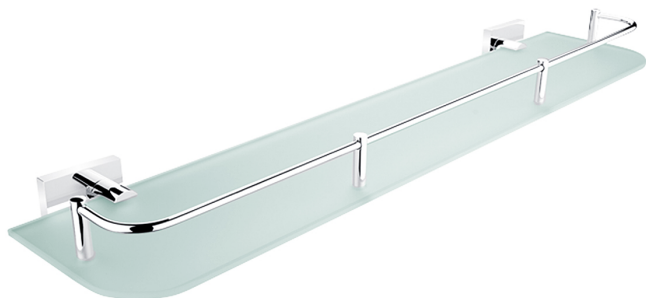

KE 22091AX-60-26

Keira

montáž / installation :

Police s ohrádkou

Police s ohrádkou z matovaného skla. Délka 60 cm. Úchyty mosaz/chrom.

Shelf with rail

Shelf with rail made of frosted glass. 60 cm long. Made of brass with chrome surface finish. The glue MAMUT is not included in the package. It can be bought in addition under the code 35003TU. One tube of the glue is enough for 8-10 holders.

Náhradní díly / Spare parts

1091AX-60-26

Sklo police
Glass for shelf

KE 22091BS-26

Samostatné úchyty poličky
Individual shelf holders

montážní konzole / installation bracket :

materiál - úprava (barva) / material - surface finish (colour) :
pochromovaná mosaz-chrom
chrome plated brass-chrome