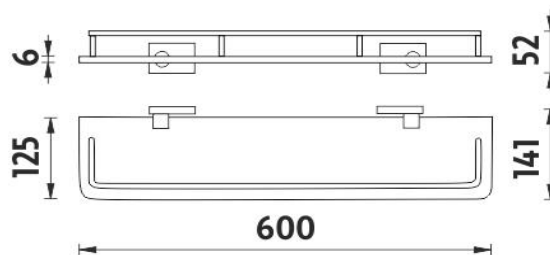

KE 22091AX-60-26

Keira

montáž / installation :

Police s ohrádkou

Police s ohrádkou z matovaného skla. Délka 60 cm. Úchyty mosaz/chrom.

Shelf with rail

Shelf with rail made of frosted glass. 60 cm long. Made of brass with chrome surface finish. The glue MAMUT is not included in the package. It can be bought in addition under the code 35003TU. One tube of the glue is enough for 8-10 holders.

Náhradní díly / Spare parts

1091AX-60-26

Sklo police
Glass for shelf

KE 22091BS-26

Samostatné úchyty poličky
Individual shelf holders

montážní konzole / installation bracket :

materiál - úprava (barva) / material - surface finish (colour) :
pochromovaná mosaz-chrom
chrome plated brass-chrome