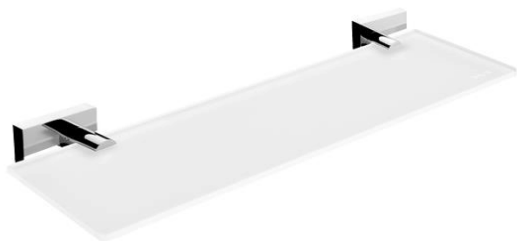

KE 22091B-40-26

### Police bez ohrádky

Police. Sklo extra čiré matované. Rozměr 40x11 cm. Tloušťka skla 8 mm!

### Shelf without rail

Shelf. Extra clear glass, (white) frosted. Compared to ordinary green-colored glass, this one is totally clear, thus colorless. Its absolute whiteness is highlighted by double-sided frosting. It has a velvety and clean effect. Size 40x11 cm. 8 mm thick glass! The glue MAMUT is not included in the

#### 1091B-40

Sklo police EXTRA ČIRÉ matované 40cm  
Shelf Extra clear glass, (white) frosted 40cm

montáž / installation :

montážní konzole / installation bracket :

materiál - úprava (barva) / material - surface finish (colour) :  
**pochromovaná mosaz-chrom**  
**chrome plated brass-chrome**