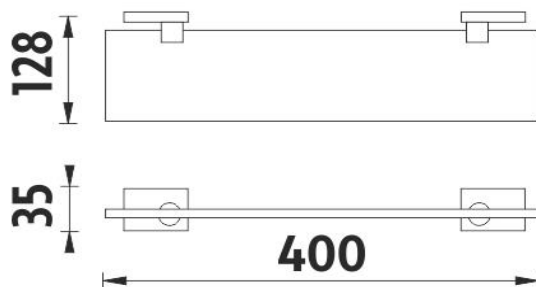

KE 22091B-40-26

Keira

Police bez ohrádky

Police. Sklo extra čiré matované. Rozměr 40x11 cm. Tloušťka skla 8 mm!

Shelf without rail

Shelf. Extra clear glass, (white) frosted. Compared to ordinary green-colored glass, this one is totally clear, thus colorless. Its absolute whiteness is highlighted by double-sided frosting. It has a velvety and clean effect. Size 40x11 cm. 8 mm thick glass! The glue MAMUT is not included in the

Náhradní díly / Spare parts

KE 22091BS-26

Samostatné úchyty poličky
Individual shelf holders

1091B-40

Sklo police EXTRA ČIRÉ matované 40cm
Shelf Extra clear glass, (white) frosted 40cm

montáž / installation :

montážní konzole / installation bracket :

materiál - úprava (barva) / material - surface finish (colour) :
pochromovaná mosaz-chrom
chrome plated brass-chrome

→ 160
↑ 420
↗ 60

EAN : 8595187110021

NIMCO

ROMVEL spol. s r. o.
Dr. Milady Horákové 561/86a
Liberec 7, 460 07
Česká Republika / Czech Republic

T: (+420) 485 105 671
T: (+420) 485 107 441
F: (+420) 485 105 674
E: nimco@nimco.cz

www.nimco.cz