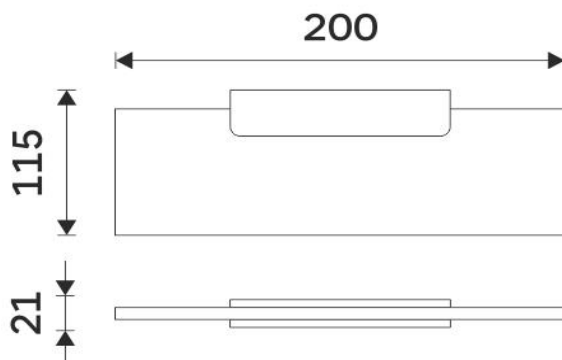

montáž / installation :

montážní konzole / installation bracket :

materiál - úprava (barva) / material - surface finish (colour) :

-černá matná

-black matt

→ 600

↑ 2700

↗ 1200

EAN :

8595187114548

ROMVEL spol. s r. o.
Dr. Milady Horákové 561/86a
Liberec 7, 460 07
Česká Republika / Czech Republic

T: (+420) 485 105 671
T: (+420) 485 107 441
F: (+420) 485 105 674
E: nimco@nimco.cz

www.nimco.cz