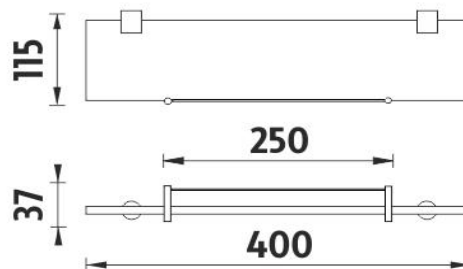

Police s ohrádkou

Police s ohrádkou. Sklo extra čiré matované. Rozměr 40x11 cm. Tloušťka skla 8 mm!

Shelf with rail

Shelf with rail. Extra clear glass, (white) frosted. Compared to ordinary green-colored glass, this one is totally clear, thus colorless. Its absolute whiteness is highlighted by double-sided frosting. It has a velvety and clean effect. Size 40x11 cm. 8 mm thick glass!

Náhradní díly / Spare parts

BR 11091BS-26

Samostatné úchyty poličky
Individual shelf holders

1091B-40

Sklo police EXTRA ČIRÉ matované 40cm
Shelf Extra clear glass, (white) frosted 40cm

UN 1001S-25-26

Ohrádka k poličce 25 cm
Rail for shelf 25 cm

→ 400 ↑ 37 ↗ 115

montáž / installation :

UVNITŘ KAŽDÉHO ÚCHYTU JE OTVOR PRO ŠROUB

materiál - úprava (barva) / material - surface finish (colour) :
pochromovaná mosaz-chrom
chrome plated brass-chrome

→ 160
↑ 420
↗ 60