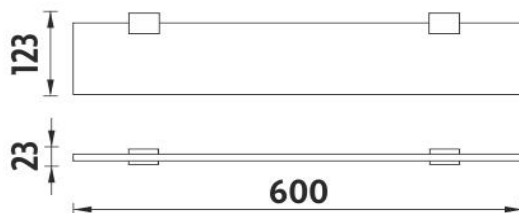

Ki 14091B-60-90

Kibo černé

Police

Police. Sklo extra čiré (bílé)matované. Oproti běžně zeleně zabarvenému sklu, je toto zcela čiré, tedy bezbarvé. Jeho naprostou bělost zvýrazňuje úprava oboustranného matování. Působí sametově a čistě. Rozměr 60x11 cm. Tloušťka skla 8 mm! Úchyty police mosaz/černý mat.

Shelf

Shelf. Extra clear satinated glass. Compared to ordinary green-colored glass, this one is totally clear, thus colorless. Its absolute whiteness is highlighted by double-sided satination. It has a velvety and clean effect. Size 60x11 cm. Thickness of glass 8 mm. Brass holder - black matt.

Náhradní díly / Spare parts

1091B-60

Sklo police EXTRA ČIRÉ matované 60cm
Shelf Extra clear glass, (white) frosted 60cm

Ki 14091BS-90

Samotné úchyty police
Individual shelf holders

→ 630   ↑ 60   ↗ 160

montáž / installation :

montážní konzole / installation bracket :

materiál - úprava (barva) / material - surface finish (colour) :

mosaz-černý mat

brass-

→ 160
↑ 630
↗ 60

EAN : 8595187112339

ROMVEL spol. s r. o.
Dr. Milady Horákové 561/86a
Liberec 7, 460 07
Česká Republika / Czech Republic

T: (+420) 485 105 671
T: (+420) 485 107 441
F: (+420) 485 105 674
E: nimco@nimco.cz

www.nimco.cz