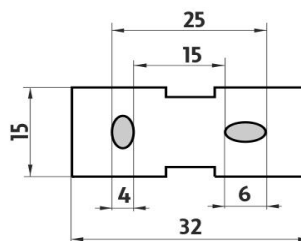

→ 630   ↑ 60   ↗ 160

montáž / installation :

montážní konzole / installation bracket :

materiál - úprava (barva) / material - surface finish (colour) :

mosaz-černý mat

brass-