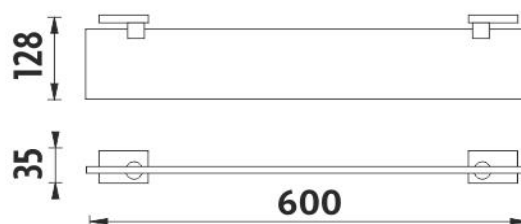

**Police bez ohrádky**

Police. Sklo extra čiré matované. Rozměr 60x11 cm. Tloušťka skla 8 mm!

Shelf without rail

Shelf. Extra clear glass, (white) frosted. Compared to ordinary green-colored glass, this one is totally clear, thus colorless. Its absolute whiteness is highlighted by double-sided frosting. It has a velvety and clean effect. Size 60x11 cm. 8 mm thick glass! The glue MAMUT is not included in the

Náhradní díly / Spare parts

**KE 22091BS-26**

Samostatné úchyty poličky
Individual shelf holders

**1091B-60**

Sklo police EXTRA ČIRÉ matované 60cm
Shelf Extra clear glass, (white) frosted 60cm

montáž / installation :