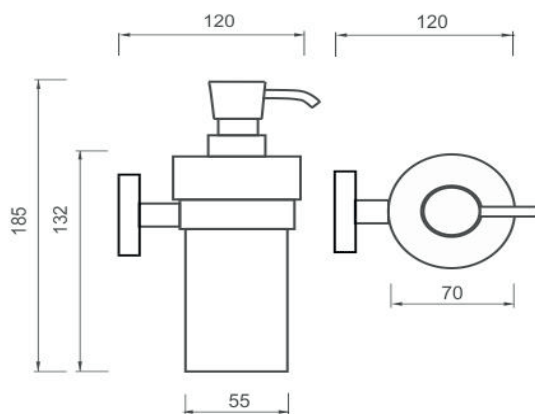

## Soap dispenser

Liquid soap dispenser. Plastic pump with chrome surface finish. Ceramic container. The glue MAMUT is not included in the package. It can be bought in addition under the code 35003TU. One tube of the glue is enough for 8-10 holders.

## Náhradní díly / Spare parts

**1028Y-26**

Dávkovácí pumpička  
Pump

**UN 13050X-26**

Úchyt dávkovače, pohárku, mýdelny  
Holder for soap dispenser, cup and soap dish

**1029K-N**

Nádobka dávkovače  
Soap dispenser container

→ 90    ↑ 140    ↗ 190

montáž / installation :

montážní konzole / installation bracket :

materiál - úprava (barva) / material - surface finish (colour) :

**pochromovaná mosaz-chrom**  
**chrome plated brass-chrome**