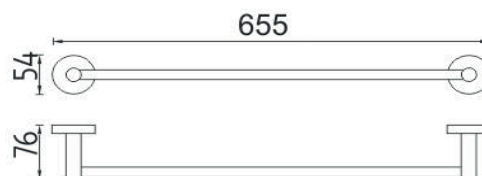

UNM 13061-10

Unix nerez

Držák na ručníky-NEREZ

Držák na ručník, na osušku/broušená nerez.

Towel holder - STAINLESS STEEL

Towel holder - brushed stainless steel. The glue MAMUT is not included in the package. It is possible to buy it under the article number 35003TU. The amount of glue in the tube is sufficient for sticking 8-10 holders.

Náhradní díly / Spare parts

montáž / installation :

montážní konzole / installation bracket :

materiál - úprava (barva) / material - surface finish (colour) :

nerez 1.4301-broušená nerez

stainless steel 1.4301-brushed stainless steel

→ 680
↑ 60
↗ 90

EAN : 8595187111622

ROMVEL spol. s r. o.
Dr. Milady Horákové 561/86a
Liberec 7, 460 07
Česká Republika / Czech Republic

T: (+420) 485 105 671
T: (+420) 485 107 441
F: (+420) 485 105 674
E: nimco@nimco.cz

www.nimco.cz