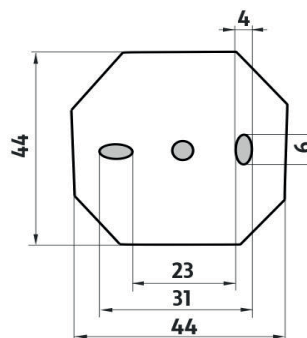

montáž / installation :

montážní konzole / installation bracket :

materiál - úprava (barva) / material - surface finish (colour) :

nerez 1.4301-broušená nerez

stainless steel 1.4301-brushed stainless steel