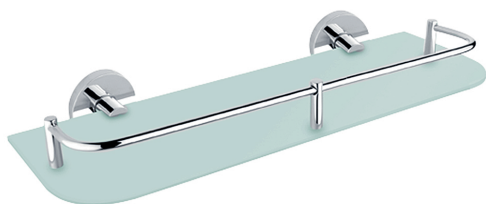

## Police s ohrádkou

Police s ohrádkou. Sklo matované 40 cm.

## Shelf with rail

Shelf with rail. Frosted glass 40 cm. The glue MAMUT is not included in the package. It can be bought in addition under the code 35003TU. One tube of the glue is enough for 8-10 holders.