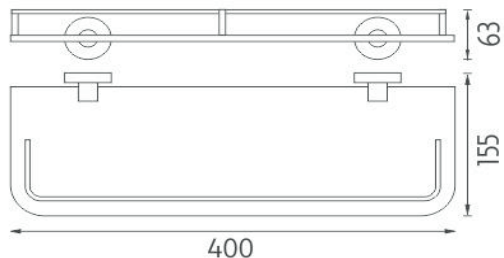

## Shelf with rail

Shelf with rail. Frosted glass 40 cm. The glue MAMUT is not included in the package. It can be bought in addition under the code 35003TU. One tube of the glue is enough for 8-10 holders.

### Náhradní díly / Spare parts

**1091AX-40-26**

Sklo police  
Glass for shelf

**UN 13091BS-26**

Úchyty police samotné  
Individual shelf holders

→ 400    ↑ 63    ↗ 155

montáž / installation :

montážní konzole / installation bracket :