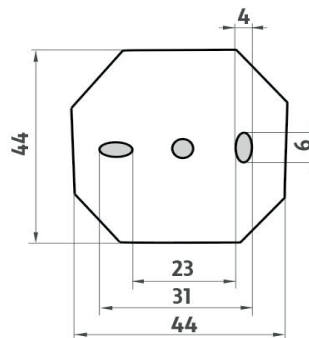

## Shelf with rail

Shelf with rail. Frosted glass 40 cm. The glue MAMUT is not included in the package. It can be bought in addition under the code 35003TU. One tube of the glue is enough for 8-10 holders.

### Náhradní díly / Spare parts

**1091AX-40-26**

Sklo police  
Glass for shelf

**UN 13091BS-26**

Úchyty police samotné  
Individual shelf holders

→ 400    ↑ 63    ↗ 155

montáž / installation :

montážní konzole / installation bracket :