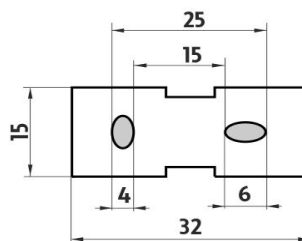

materiál - úprava (barva) / material - surface finish (colour) :

pochromovaná mosaz-chrom
chrome plated brass-chrome