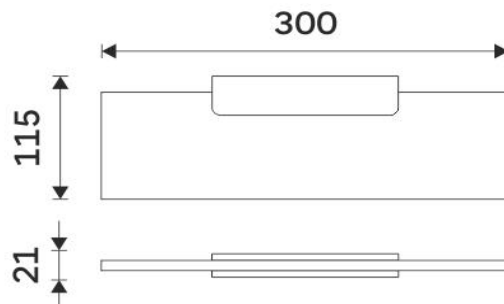

montáž / installation :

montážní konzole / installation bracket :

materiál - úprava (barva) / material - surface finish (colour) :

-černá matná

-black matt

→ 600

↑ 3200

↗ 1400

EAN : 8595187114555

ROMVEL spol. s r. o.
Dr. Milady Horákové 561/86a
Liberec 7, 460 07
Česká Republika / Czech Republic

T: (+420) 485 105 671
T: (+420) 485 107 441
F: (+420) 485 105 674
E: nimco@nimco.cz

www.nimco.cz