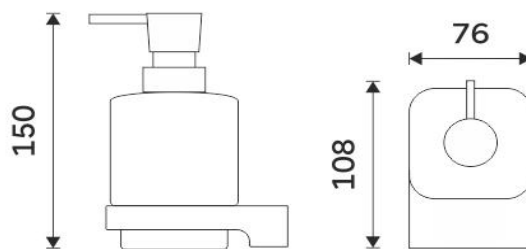

MAC 29031K-T-90

Maya černá

Dávkovač tekutého mýdla

Dávkovač na tekuté mýdlo o objemu 250 ml. Nádobka keramická. Pumpička mosaz/černý mat.

Soap dispenser

Soap dispenser. Volume 250 ml. Ceramic container. Brass / black matt pump.

Náhradní díly / Spare parts

MAC 29050X-90

Samotný úchyt Maya
Individual holder Maya

1029Ki

Nádobka dávkovače
Soap dispenser container

1028T-90

Náhradní pumpička mýdla KIBO
Spare pump for KIBO

montáž / installation :

montážní konzole / installation bracket :

materiál - úprava (barva) / material - surface finish (colour) :

-černá matná

-black matt

→ 1400

↑ 1900

↗ 900

EAN : 8595187114418

ROMVEL spol. s r. o.
Dr. Milady Horákové 561/86a
Liberec 7, 460 07
Česká Republika / Czech Republic

T: (+420) 485 105 671
T: (+420) 485 107 441
F: (+420) 485 105 674
E: nimco@nimco.cz

www.nimco.cz