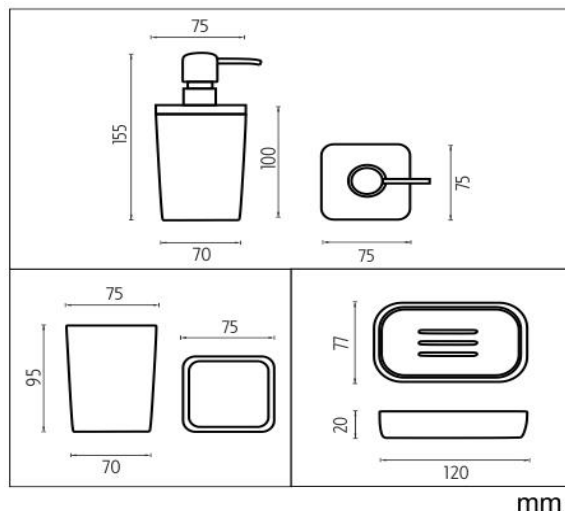

BA 28000SET-05

Badu

Dávkovač, mýdlenka, dóza na kartáčky

Dárkový set s dávkovačem, mýdlenkou a dózou na kartáčky.
Materiál polyresin, bambusové dřevo.

Soap disp., soap dish, toothbrush holder cup

Gift package contains - dispenser, soap dish and toothbrush cup. White color. Made of polyresin, bamboo. Volume of the dispenser 270 ml.

Náhradní díly / Spare parts

BA 28031-K

Krytka dávkovače-bambus.
Bubus dispenser cover.

BA 28059-S

Sítka mýdlenky-bambus.
Soap dish-bamboo.

1028KO-05

Dávkovací pumpička k sérii KORA- bílá
Pump kora white.

materiál - úprava (barva) / material - surface finish (colour) :
polyresin, bambusové dřevo, pumpička plastová-bílá-
polyresin, bamboo, plastic pump - white-

→ 220
↑ 180
↗ 80

EAN : 8595187111813

ROMVEL spol. s r. o.
Dr. Milady Horákové 561/86a
Liberec 7, 460 07
Česká Republika / Czech Republic

T: (+420) 485 105 671
T: (+420) 485 107 441
F: (+420) 485 105 674
E: nimco@nimco.cz

www.nimco.cz