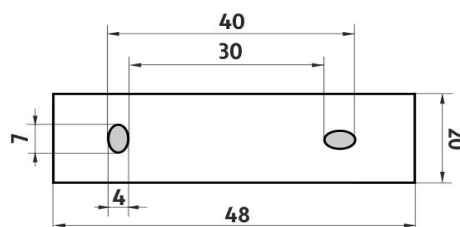

materiál - úprava (barva) / material - surface finish (colour) :
pochromovaná mosaz-chrom
chrome plated brass-chrome

→ 70
↑ 80
↗ 110

EAN : **8595187108875**

NIMCO

ROMVEL spol. s r. o.
Dr. Milady Horákové 561/86a
Liberec 7, 460 07
Česká Republika / Czech Republic

T: (+420) 485 105 671
T: (+420) 485 107 441
F: (+420) 485 105 674
E: nimco@nimco.cz

www.nimco.cz