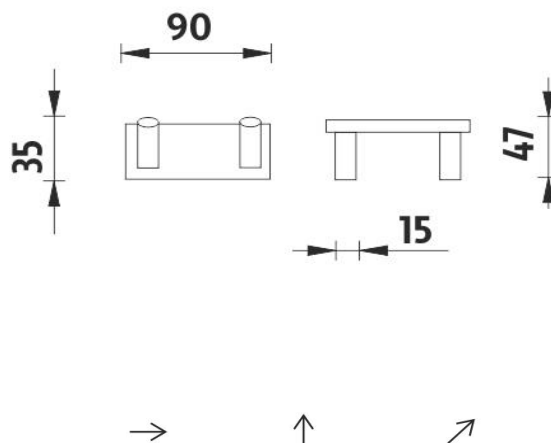

montáž / installation :

montážní konzole / installation bracket :