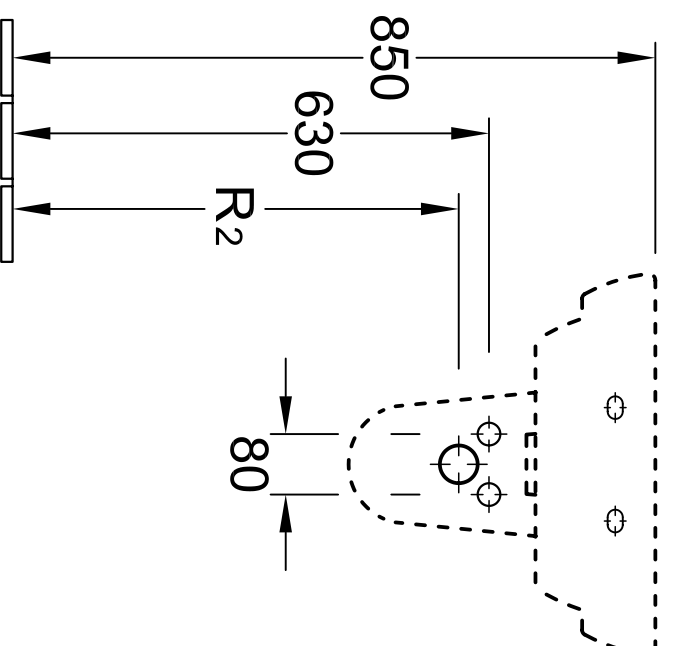

Position pedestal to determine Cx

	A	B	C	D	G	R	R2
7305 50	500	390	385	250	680	580	580
7305 45	450	350	340	215	685	585	590

Designation		<b>SUBWAY</b>		<b>Villeroy&amp;Boch</b>	
7305 50, 7305 45 - Handwashbasin					
Alterer:		7250 50 Pedestal, 7244 00 Trap cover		This drawing may not be copied or passed on to third parties or competitive companies without our permission. Villeroy & Boch accepts no liability whatsoever for these data and technical drawings. Other parties use them at their own risk. The dimensions indicated are not binding. Villeroy & Boch reserves the right to make product changes.	
Alterer:		02. 2006			
Scale:		1 : 10			
Signed:		R. Halberstadt			
Date:		Feb. 2003			