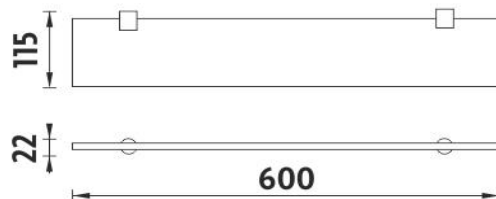

BR 11091B-60-26

Bormo

Police bez ohrádky

Police. Sklo extra čiré matované. Rozměr 60x11 cm. Tloušťka skla 8 mm!

Shelf without rail

Shelf. Extra clear glass, (white) frosted. Compared to ordinary green-colored glass, this one is totally clear, thus colorless. Its absolute whiteness is highlighted by double-sided frosting. It has a velvety and clean effect. Size 60x11 cm. 8 mm thick glass!

Náhradní díly / Spare parts

BR 11091BS-26

Samostatné úchyty poličky
Individual shelf holders

1091B-60

Sklo police EXTRA ČIRÉ matované 60cm
Shelf Extra clear glass, (white) frosted 60cm

→ 600 ↑ 22 ↗ 115

montáž / installation :

UVNITŘ KAŽDÉHO ÚCHYTU JE OTVOR PRO ŠROUB

materiál - úprava (barva) / material - surface finish (colour) :
pochromovaná mosaz-chrom
chrome plated brass-chrome

→ 160
↑ 630
↗ 60

EAN : 8595187110359

 **NIMCO**