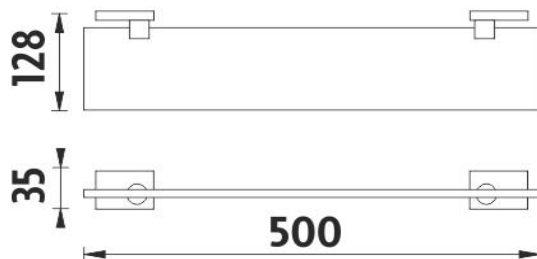

Police bez ohrádky

Police. Sklo extra čiré matované. Rozměr 50x11 cm. Tloušťka skla 8 mm!

Shelf without rail

Shelf. Extra clear glass, (white) frosted. Compared to ordinary green-colored glass, this one is totally clear, thus colorless. Its absolute whiteness is highlighted by double-sided frosting. It has a velvety and clean effect. Size 50x11 cm. 8 mm thick glass! The glue MAMUT is not included in the

Náhradní díly / Spare parts

KE 22091BS-26

Samostatné úchyty poličky
Individual shelf holders

1091B-50

Sklo police EXTRA ČIRÉ matované 50cm
Shelf Extra clear glass, (white) frosted 50cm

montáž / installation :

montážní konzole / installation bracket :

materiál - úprava (barva) / material - surface finish (colour) :
pochromovaná mosaz-chrom
chrome plated brass-chrome

→ 120
↑ 560
↗ 60

EAN : **8595187110038**

ROMVEL spol. s r. o.
Dr. Milady Horákové 561/86a
Liberec 7, 460 07
Česká Republika / Czech Republic

T: (+420) 485 105 671
T: (+420) 485 107 441
F: (+420) 485 105 674
E: nimco@nimco.cz

www.nimco.cz