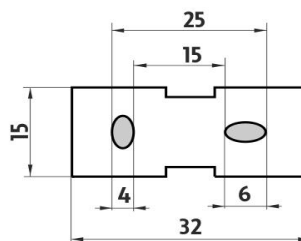

Shelf

Shelf. Extra clear glass, (white) frosted. Compared to ordinary green-colored glass, this one is totally clear, thus colorless. Its absolute whiteness is highlighted by double-sided frosting. It has a velvety and clean effect. Size 30x11 cm. 8 mm thick glass!

Náhradní díly / Spare parts

Ki 14091BS-26

Samotné úchyty police
Individual shelf holders

1091B-30

Sklo police EXTRA ČIRÉ matované 30cm
Shelf Extra clear glass, (white) frosted 30cm

montáž / installation :

montážní konzole / installation bracket :