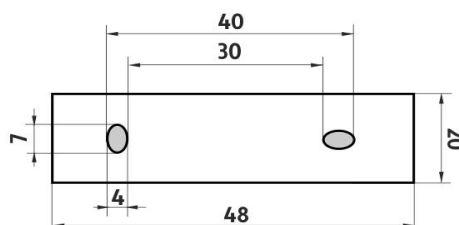

Police s ohrádkou

Police s ohrádkou z matovaného skla. Délka 50 cm. Úchyty mosaz/chrom.

Shelf with rail

Shelf with rail made of frosted glass. 50 cm long. Made of brass with chrome surface finish. The glue MAMUT is not included in the package. It can be bought in addition under the code 35003TU. One tube of the glue is enough for 8-10 holders.

Náhradní díly / Spare parts

1091AX-50-26

Sklo police
Glass for shelf

KE 22091BS-26

Samostatné úchyty poličky
Individual shelf holders

montáž / installation :

montážní konzole / installation bracket :

materiál - úprava (barva) / material - surface finish (colour) :
pochromovaná mosaz-chrom
chrome plated brass-chrome