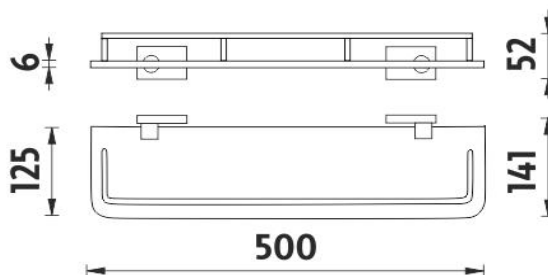

Police s ohrádkou

Police s ohrádkou z matovaného skla. Délka 50 cm. Úchyty mosaz/chrom.

Shelf with rail

Shelf with rail made of frosted glass. 50 cm long. Made of brass with chrome surface finish. The glue MAMUT is not included in the package. It can be bought in addition under the code 35003TU. One tube of the glue is enough for 8-10 holders.

Náhradní díly / Spare parts

1091AX-50-26

Sklo police
Glass for shelf

KE 22091BS-26

Samostatné úchyty poličky
Individual shelf holders

montáž / installation :

montážní konzole / installation bracket :

materiál - úprava (barva) / material - surface finish (colour) :
pochromovaná mosaz-chrom
chrome plated brass-chrome