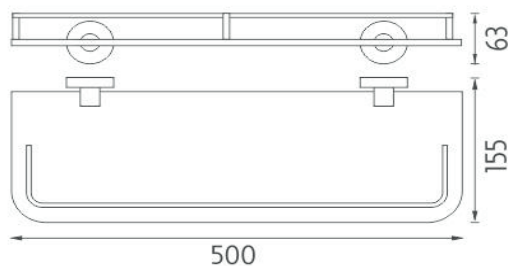

UN 13091AX-50-26

Unix

Police s ohrádkou

Police s ohrádkou. Sklo matované 50 cm.

Shelf with rail

Shelf with rail. Frosted glass 50 cm. The glue MAMUT is not included in the package. It can be bought in addition under the code 35003TU. One tube of the glue is enough for 8-10 holders.

Náhradní díly / Spare parts

1091AX-50-26

Sklo police
Glass for shelf

UN 13091BS-26

Úchyty police samotné
Individual shelf holders

→ 500 ↑ 63 ↗ 155

montáž / installation :

montážní konzole / installation bracket :