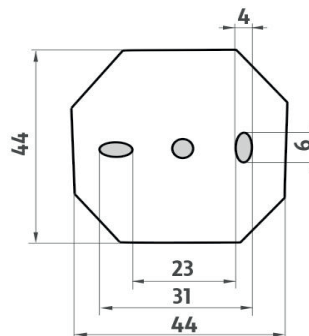

UN 13091AX-50-26

Unix

Police s ohrádkou

Police s ohrádkou. Sklo matované 50 cm.

Shelf with rail

Shelf with rail. Frosted glass 50 cm. The glue MAMUT is not included in the package. It can be bought in addition under the code 35003TU. One tube of the glue is enough for 8-10 holders.

Náhradní díly / Spare parts

1091AX-50-26

Sklo police
Glass for shelf

UN 13091BS-26

Úchyty police samotné
Individual shelf holders

→ 500 ↑ 63 ↗ 155

montáž / installation :

montážní konzole / installation bracket :