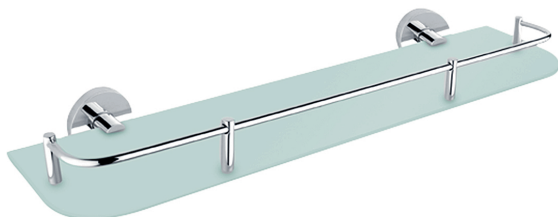

UN 13091AX-50-26

Unix

Police s ohrádkou

Police s ohrádkou. Sklo matované 50 cm.

Shelf with rail

Shelf with rail. Frosted glass 50 cm. The glue MAMUT is not included in the package. It can be bought in addition under the code 35003TU. One tube of the glue is enough for 8-10 holders.

Náhradní díly / Spare parts

1091AX-50-26

Sklo police
Glass for shelf

UN 13091BS-26

Úchyty police samotné
Individual shelf holders

→ 500 ↑ 63 ↗ 155

montáž / installation :

montážní konzole / installation bracket :

materiál - úprava (barva) / material - surface finish (colour) :

pochromovaná mosaz-chrom
chrome plated brass-chrome

→ 720
↑ 60
↗ 160

EAN : **8595187106277**

 **NIMCO**

ROMVEL spol. s r. o.
Dr. Milady Horákové 561/86a
Liberec 7, 460 07
Česká Republika / Czech Republic