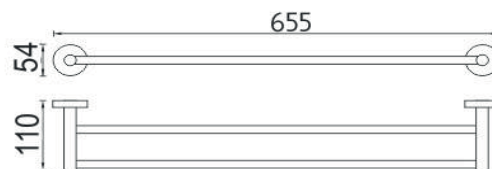

UNM 13061D-10

Unix nerez

Držák na ručníky dvojitý-NEREZ

Dvojitý držák na ručníky, na osušky/broušená nerez.

Double towel holder - STAINLESS STEEL

Double towel holder - brushed stainless steel. The glue MAMUT is not included in the package. It is possible to buy it under the article number 35003TU. The amount of glue in the tube is sufficient for sticking 8-10 holders.

Náhradní díly / Spare parts

montáž / installation :

montážní konzole / installation bracket :

materiál - úprava (barva) / material - surface finish (colour) :

nerez 1.4301-broušená nerez

stainless steel 1.4301-brushed stainless steel

→ 680
↑ 60
↗ 160

EAN : 8595187111639

NIMCO

ROMVEL spol. s r. o.
Dr. Milady Horákové 561/86a
Liberec 7, 460 07
Česká Republika / Czech Republic

T: (+420) 485 105 671
T: (+420) 485 107 441
F: (+420) 485 105 674
E: nimco@nimco.cz

www.nimco.cz