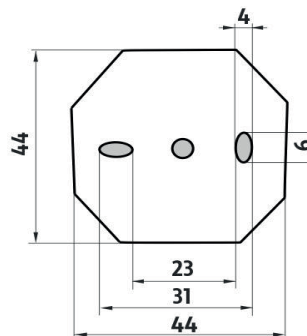

montáž / installation :

montážní konzole / installation bracket :

materiál - úprava (barva) / material - surface finish (colour) :

nerez 1.4301-broušená nerez

stainless steel 1.4301-brushed stainless steel