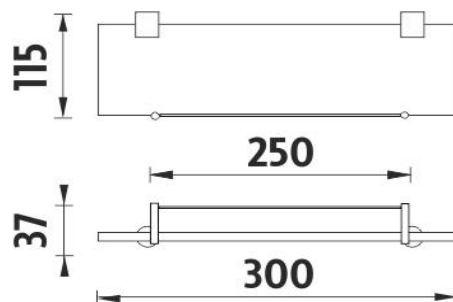

### Shelf with rail

Shelf with rail. Extra clear glass, (white) frosted. Compared to ordinary green-colored glass, this one is totally clear, thus colorless. Its absolute whiteness is highlighted by double-sided frosting. It has a velvety and clean effect. Size 30x11 cm. 8 mm thick glass!

#### BR 11091BS-26

Samostatné úchyty poličky  
Individual shelf holders

#### UN 1001S-25-26

Ohrádka k poličce 25 cm  
Rail for shelf 25 cm

→ 300 ↑ 37 ↗ 115

montáž / installation :

UVNITŘ KAŽDÉHO ÚCHYTU JE OTVOR PRO ŠROUB

materiál - úprava (barva) / material - surface finish (colour) :  
**pochromovaná mosaz-chrom**  
**chrome plated brass-chrome**