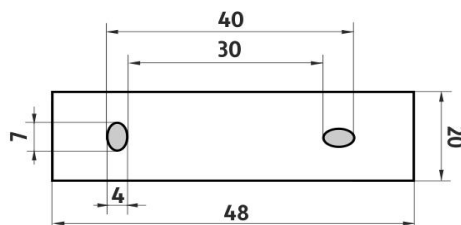

materiál - úprava (barva) / material - surface finish (colour) :
pochromovaná mosaz-chrom
chrome plated brass-chrome

→ 270
↑ 340
↗ 60

EAN : **8595187110106**

ROMVEL spol. s r. o.
Dr. Milady Horákové 561/86a
Liberec 7, 460 07
Česká Republika / Czech Republic

T: (+420) 485 105 671
T: (+420) 485 107 441
F: (+420) 485 105 674
E: nimco@nimco.cz

www.nimco.cz