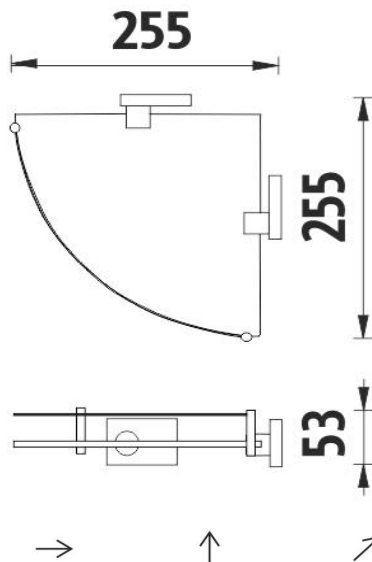

**Police rohová s ohrádkou**

Police rohová s ohrádkou. Sklo extra čiré matované. Rozměr 25,5x25,5cm. Tloušťka skla 8 mm!

**Corner shelf with rail**

Corner shelf with rail. Extra clear glass, (white) frosted. Compared to ordinary green-colored glass, this one is totally clear, thus colorless. Its absolute whiteness is highlighted by double-sided frosting. It has a velvety and clean effect. Size 25,5x25,5 cm. 8 mm thick glass!

*Náhradní díly / Spare parts*

**KE 22091BS-26**

Samostatné úchyty poličky  
Individual shelf holders

**1091RB**

Sklo police EXTRA ČIRÉ matované  
Shelf Extra clear glass, (white) frosted

**UN 1001SR-26**

Rohová ohrádka.  
Corner shelf

montáž / installation :

montážní konzole / installation bracket :

materiál - úprava (barva) / material - surface finish (colour) :  
**pochromovaná mosaz-chrom**  
**chrome plated brass-chrome**

→ 270  
↑ 340  
↗ 60