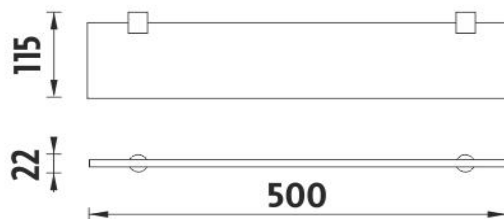

→ 500 ↑ 22 ↗ 115

montáž / installation :

UVNITŘ KAŽDÉHO ÚCHYTU JE OTVOR PRO ŠROUB

materiál - úprava (barva) / material - surface finish (colour) :
pochromovaná mosaz-chrom
chrome plated brass-chrome

→ 160
↑ 630
↗ 60

EAN : 8595187110342

NIMCO

ROMVEL spol. s r. o.
Dr. Milady Horákové 561/86a
Liberec 7, 460 07
Česká Republika / Czech Republic

T: (+420) 485 105 671
T: (+420) 485 107 441
F: (+420) 485 105 674
E: nimco@nimco.cz

www.nimco.cz